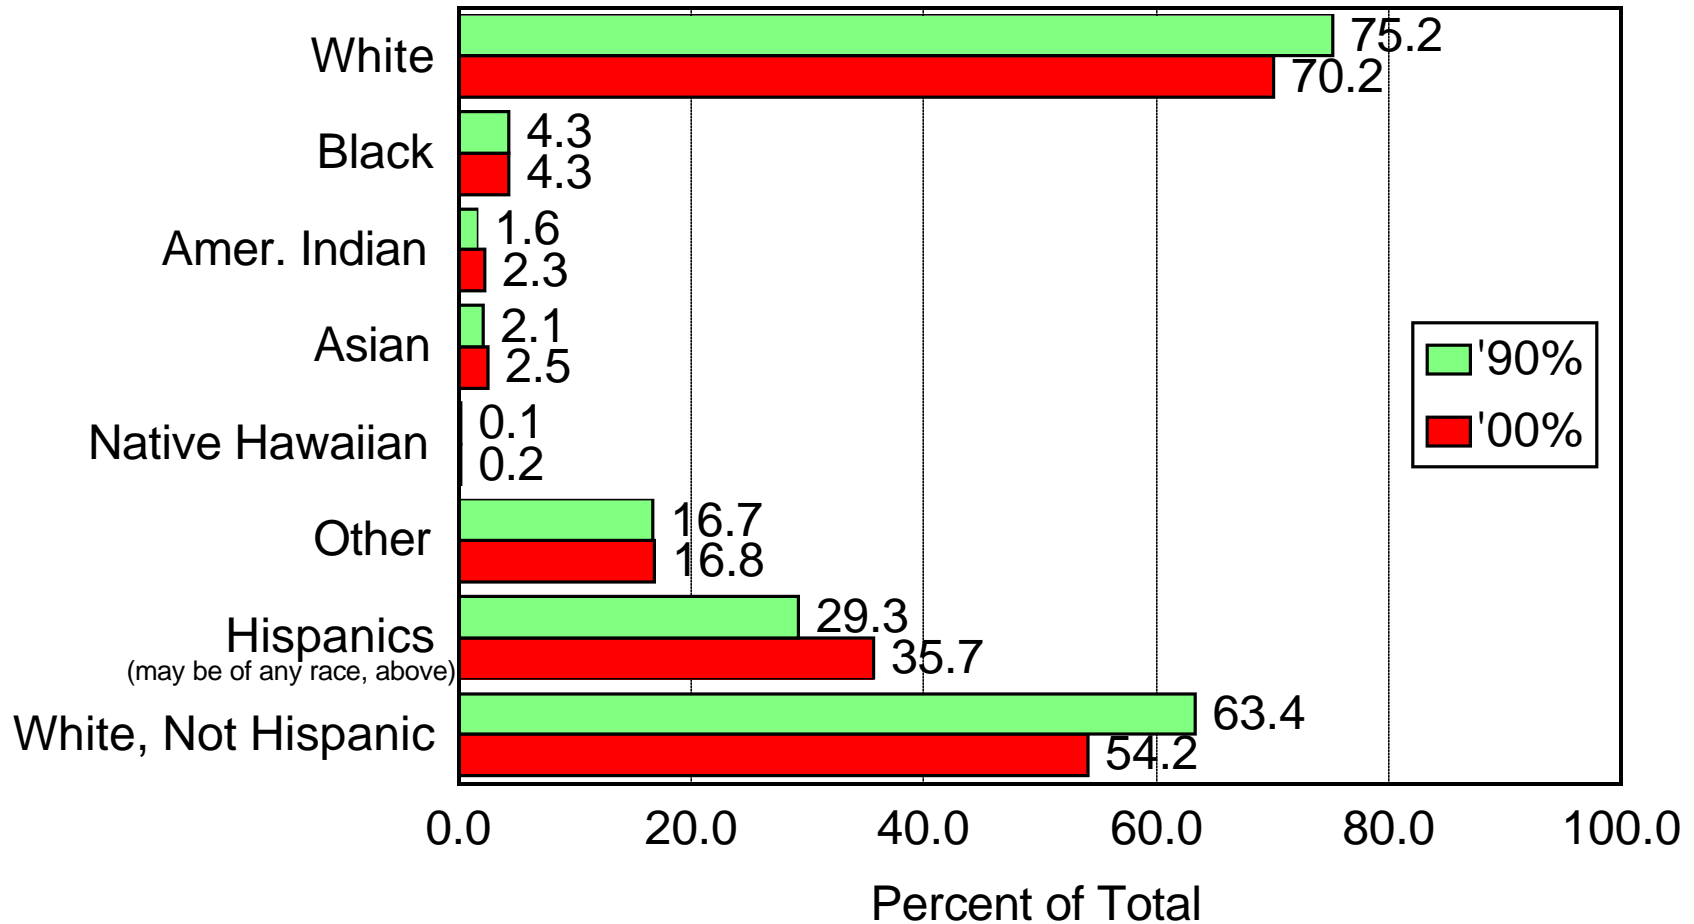

1990 Census	Total Population	Percent of Total	Non-Hispanic	Percent of Total	Hispanic	Percent of Total
PIMA COUNTY						
Total	666,880		503,618	75.52%	163,262	24.48%
White	524,976	78.72%	454,919	68.22%	70,057	10.51%
Black	20,795	3.12%	19,455	2.92%	1,340	0.20%
American Indian	20,330	3.05%	17,005	2.55%	3,325	0.50%
Asian & Pacific Islander	11,964	1.79%	11,228	1.68%	736	0.11%
Other	88,815	13.32%	1,011	0.15%	87,804	13.17%
CITY OF TUCSON						
Total	405,390		286,795	70.75%	118,595	29.25%
White	305,055	75.25%	256,844	63.36%	48,211	11.89%
Black	17,366	4.28%	16,273	4.01%	1,093	0.27%
American Indian	6,464	1.59%	4,613	1.14%	1,851	0.46%
Asian & Pacific Islander	8,901	2.20%	8,311	2.05%	590	0.15%
Other	67,604	16.68%	754	0.19%	66,850	16.49%

=adds to 100 %'

2000 Census	Total Population	Percent of Total	Non-Hispanic	Percent of Total	Hispanic or Latino	Percent of Total
PIMA COUNTY						
Total	843,746		596,168	70.66%	247,578	29.34%
White, alone	633,387	75.07%	518,720	61.48%	114,667	13.59%
Black /African American, alone	25,594	3.03%	24,047	2.85%	1,547	0.18%
American Indian, alone	27,178	3.22%	21,821	2.59%	5,357	0.63%
Asian, alone	17,213	2.04%	16,595	1.97%	618	0.07%
Native Hawaiian or Other Pacific Islander, alone	1,088	0.13%	891	0.11%	197	0.02%
Some other race, alone	112,217	13.30%	1,012	0.12%	111,205	13.18%
Two or more races	27,069	3.21%	13,082	1.55%	13,987	1.66%
CITY OF TUCSON						
Total	486,699		312,831	64.28%	173,868	35.72%
White, alone	341,424	70.15%	263,748	54.19%	77,676	15.96%
Black /African American, alone	21,057	4.33%	19,795	4.07%	1,262	0.26%
American Indian, alone	11,038	2.27%	7,732	1.59%	3,306	0.68%
Asian, alone	11,959	2.46%	11,537	2.37%	422	0.09%
Native Hawaiian or Other Pacific Islander, alone	796	0.16%	642	0.13%	154	0.03%
Some other race, alone	81,988	16.85%	734	0.15%	81,254	16.69%
Two or more races	18,437	3.79%	8,643	1.78%	9,794	2.01%

= new categories

Pima County

Race: 1990-2000

City of Tucson

Race: 1990-2000

Race & Hispanic Origin

Pima County

Race: 1990-2000