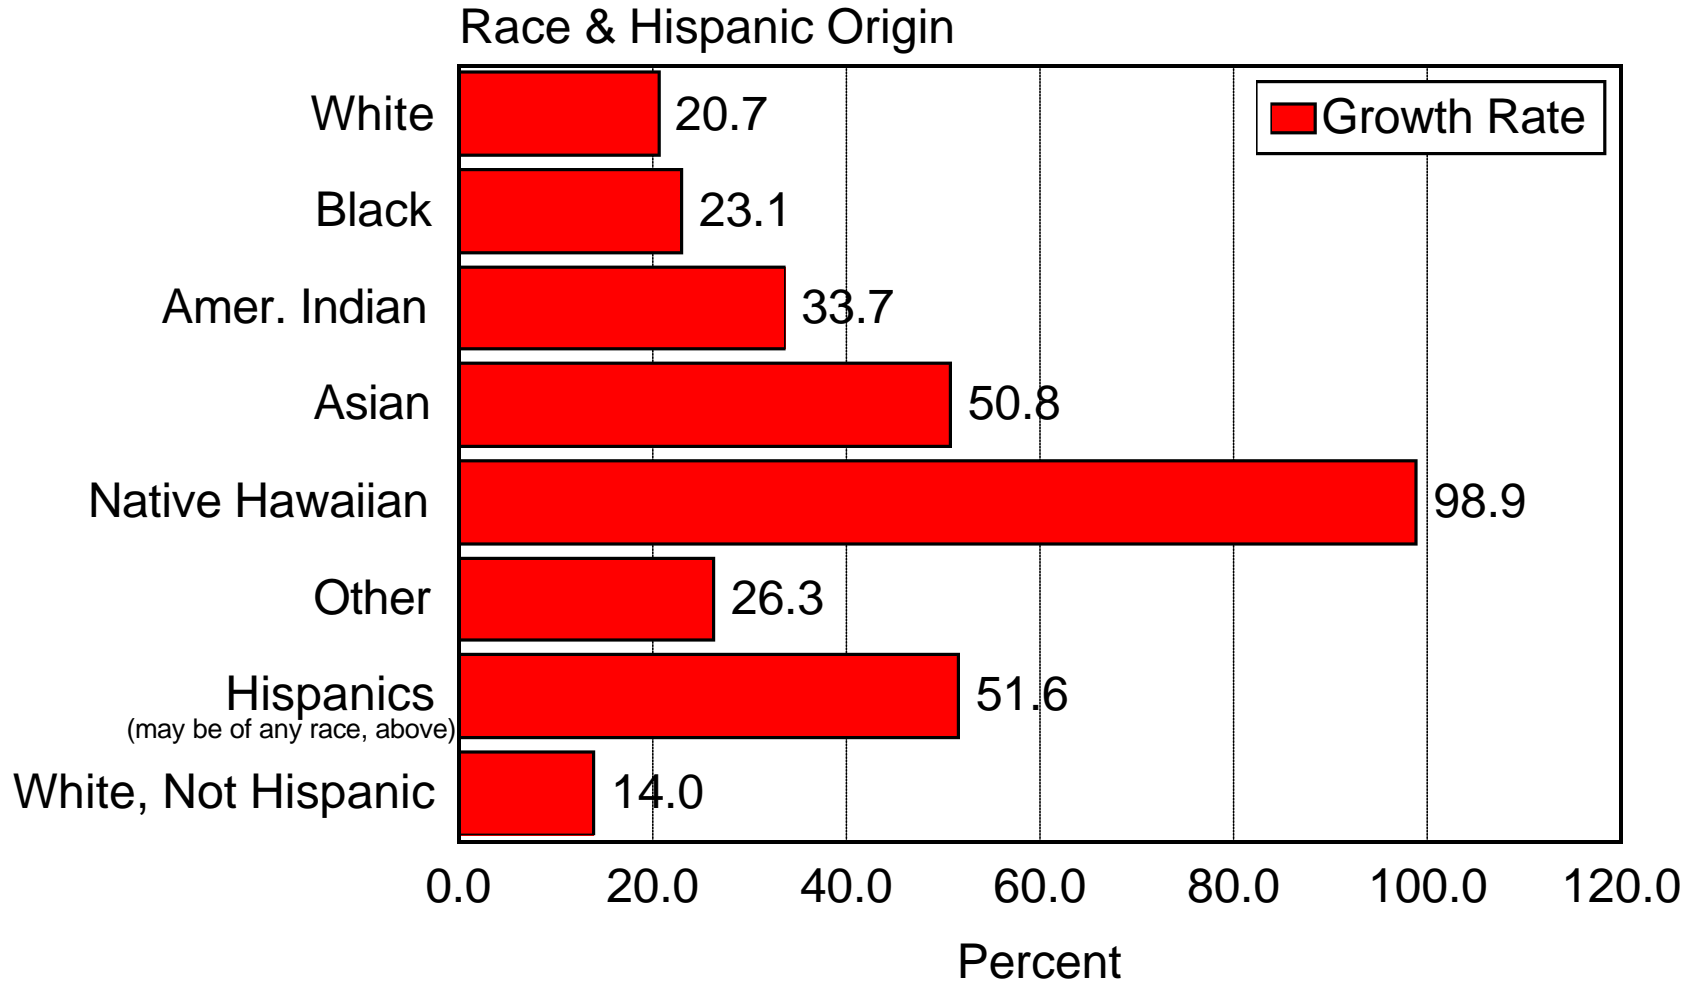

1990 Census	Total Population	Percent of Total	Non-Hispanic	Percent of Total	Hispanic	Percent of Total
PIMA COUNTY						
Total	666,880		503,618	75.52%	163,262	24.48%
White	524,976	78.72%	454,919	68.22%	70,057	10.51%
Black	20,795	3.12%	19,455	2.92%	1,340	0.20%
American Indian	20,330	3.05%	17,005	2.55%	3,325	0.50%
Asian & Pacific Islander	11,964	1.79%	11,228	1.68%	736	0.11%
Other	88,815	13.32%	1,011	0.15%	87,804	13.17%
CITY OF TUCSON						
Total	405,390		286,795	70.75%	118,595	29.25%
White	305,055	75.25%	256,844	63.36%	48,211	11.89%
Black	17,366	4.28%	16,273	4.01%	1,093	0.27%
American Indian	6,464	1.59%	4,613	1.14%	1,851	0.46%
Asian & Pacific Islander	8,901	2.20%	8,311	2.05%	590	0.15%
Other	67,604	16.68%	754	0.19%	66,850	16.49%

=adds to 100 %'

2000 Census	Total Population	Percent of Total	Non-Hispanic	Percent of Total	Hispanic or Latino	Percent of Total
PIMA COUNTY						
Total	843,746		596,168	70.66%	247,578	29.34%
White, alone	633,387	75.07%	518,720	61.48%	114,667	13.59%
Black /African American, alone	25,594	3.03%	24,047	2.85%	1,547	0.18%
American Indian, alone	27,178	3.22%	21,821	2.59%	5,357	0.63%
Asian, alone	17,213	2.04%	16,595	1.97%	618	0.07%
Native Hawaiian or Other Pacific Islander, alone	1,088	0.13%	891	0.11%	197	0.02%
Some other race, alone	112,217	13.30%	1,012	0.12%	111,205	13.18%
Two or more races	27,069	3.21%	13,082	1.55%	13,987	1.66%
CITY OF TUCSON						
Total	486,699		312,831	64.28%	173,868	35.72%
White, alone	341,424	70.15%	263,748	54.19%	77,676	15.96%
Black /African American, alone	21,057	4.33%	19,795	4.07%	1,262	0.26%
American Indian, alone	11,038	2.27%	7,732	1.59%	3,306	0.68%
Asian, alone	11,959	2.46%	11,537	2.37%	422	0.09%
Native Hawaiian or Other Pacific Islander, alone	796	0.16%	642	0.13%	154	0.03%
Some other race, alone	81,988	16.85%	734	0.15%	81,254	16.69%
Two or more races	18,437	3.79%	8,643	1.78%	9,794	2.01%

= new categories

Pima County

Race: 1990-2000

City of Tucson

Race: 1990-2000

Race & Hispanic Origin

Pima County

Race: 1990-2000