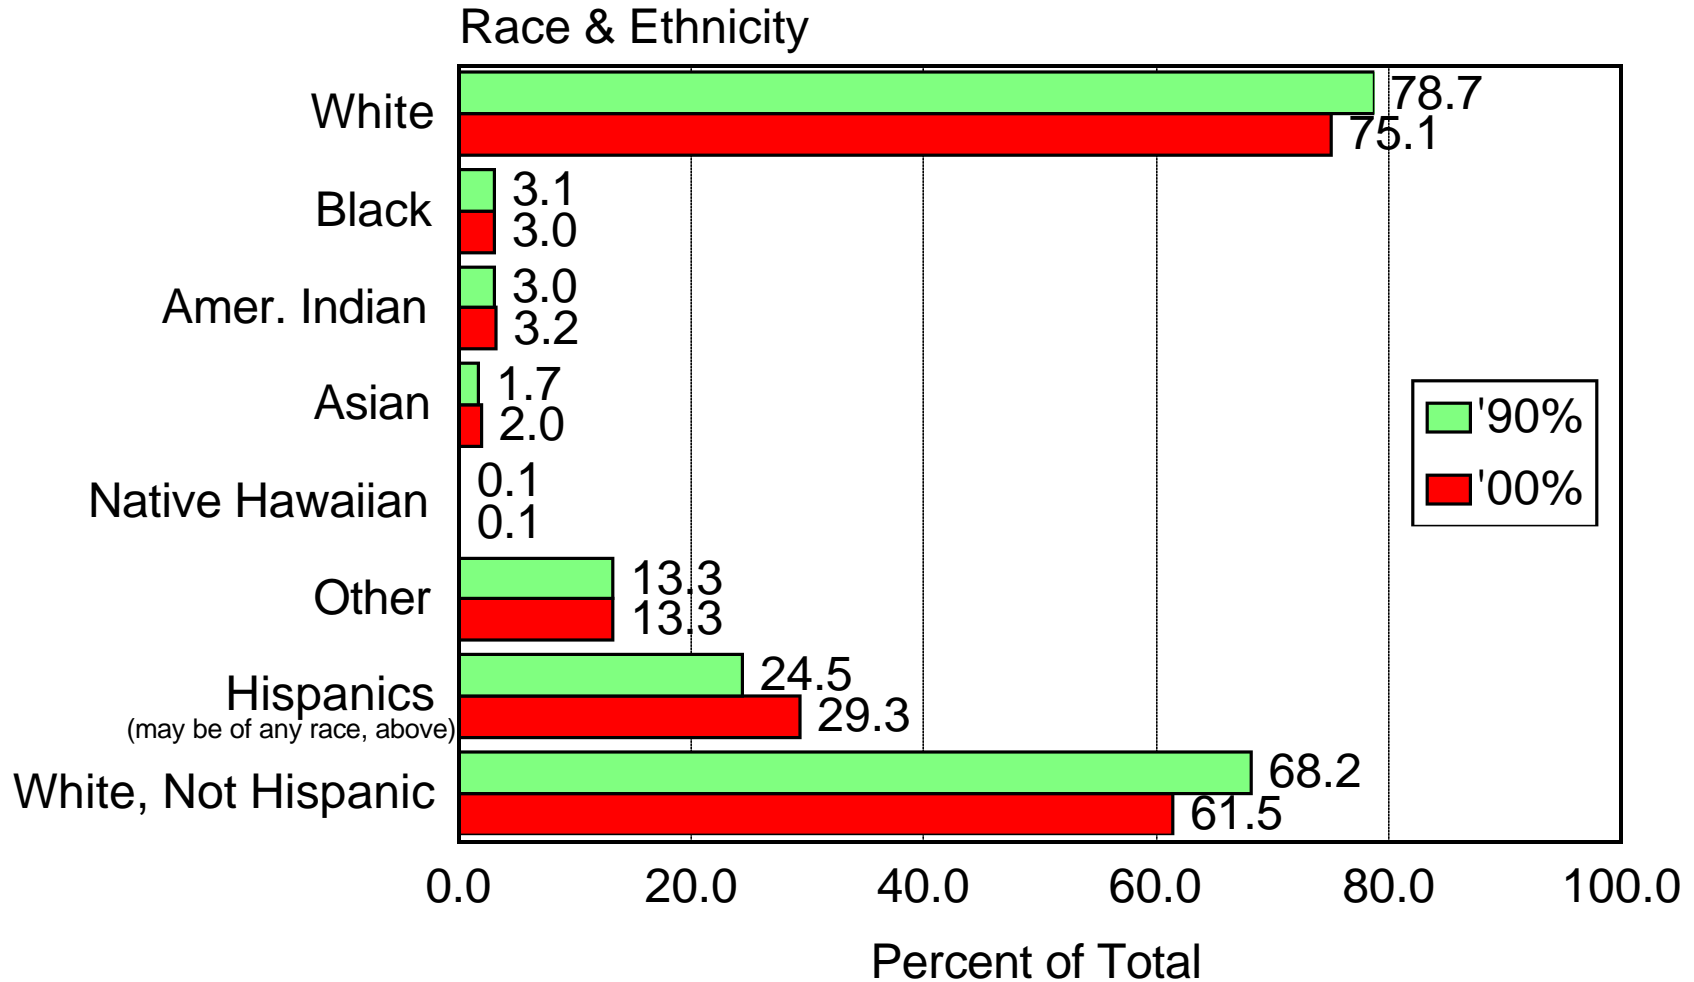

1990 Census	Total Population	Percent of Total	Non-Hispanic	Percent of Total	Hispanic	Percent of Total
PIMA COUNTY						
Total	666,880		503,618	75.52%	163,262	24.48%
White	524,976	78.72%	454,919	68.22%	70,057	10.51%
Black	20,795	3.12%	19,455	2.92%	1,340	0.20%
American Indian	20,330	3.05%	17,005	2.55%	3,325	0.50%
Asian & Pacific Islander	11,964	1.79%	11,228	1.68%	736	0.11%
Other	88,815	13.32%	1,011	0.15%	87,804	13.17%
CITY OF TUCSON						
Total	405,390		286,795	70.75%	118,595	29.25%
White	305,055	75.25%	256,844	63.36%	48,211	11.89%
Black	17,366	4.28%	16,273	4.01%	1,093	0.27%
American Indian	6,464	1.59%	4,613	1.14%	1,851	0.46%
Asian & Pacific Islander	8,901	2.20%	8,311	2.05%	590	0.15%
Other	67,604	16.68%	754	0.19%	66,850	16.49%

=adds to 100 %'

2000 Census	Total Population	Percent of Total	Non-Hispanic	Percent of Total	Hispanic or Latino	Percent of Total
PIMA COUNTY						
Total	843,746		596,168	70.66%	247,578	29.34%
White, alone	633,387	75.07%	518,720	61.48%	114,667	13.59%
Black /African American, alone	25,594	3.03%	24,047	2.85%	1,547	0.18%
American Indian, alone	27,178	3.22%	21,821	2.59%	5,357	0.63%
Asian, alone	17,213	2.04%	16,595	1.97%	618	0.07%
Native Hawaiian or Other Pacific Islander, alone	1,088	0.13%	891	0.11%	197	0.02%
Some other race, alone	112,217	13.30%	1,012	0.12%	111,205	13.18%
Two or more races	27,069	3.21%	13,082	1.55%	13,987	1.66%
CITY OF TUCSON						
Total	486,699		312,831	64.28%	173,868	35.72%
White, alone	341,424	70.15%	263,748	54.19%	77,676	15.96%
Black /African American, alone	21,057	4.33%	19,795	4.07%	1,262	0.26%
American Indian, alone	11,038	2.27%	7,732	1.59%	3,306	0.68%
Asian, alone	11,959	2.46%	11,537	2.37%	422	0.09%
Native Hawaiian or Other Pacific Islander, alone	796	0.16%	642	0.13%	154	0.03%
Some other race, alone	81,988	16.85%	734	0.15%	81,254	16.69%
Two or more races	18,437	3.79%	8,643	1.78%	9,794	2.01%

= new categories

Pima County

Race: 1990-2000

City of Tucson

Race: 1990-2000

Race & Hispanic Origin

Pima County

Race: 1990-2000