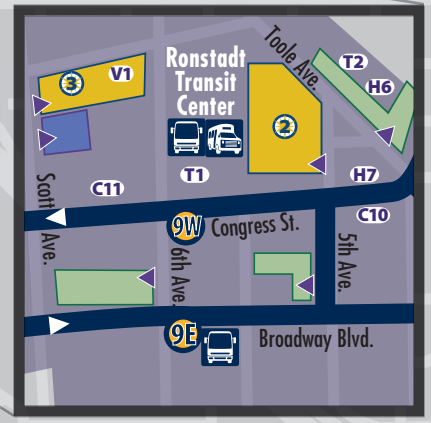

Parks

- P1** Armory Park
- P2** El Presidio Park
- P3** Catalina Park
- P4** Iron Horse Park
- P5** Jácome Plaza
- P6** Veinte de Agosto Park

Transportation

- #** Sun Link Streetcar Stop
- T1** Ronstadt Transit Center
- T2** Amtrak Station
- T3** Greyhound Bus Terminal
- SL4** Sun Link Maintenance and Storage Facility

Visitor Services

- V1** Downtown Information/ Park Tucson Office
- V2** Tucson Visitor Center
- V3** UA Visitor Center

Legend

- Park Tucson Parking Facility* with Entrance Point
 - Street Parking (metered and unmetered)
 - Sun Link Streetcar rail route
 - Sun Link Streetcar Stop
 - Parking Garage* with Entrance Point
 - District Signs
 - Parking Lot* with Entrance Point
- * Includes both Public & Private Lots – obey posted signs. Additional private parking is not marked.

Sun Link Streetcar Info

- Streetcar Route
- Transfer to Sun Tran
- Median Stop
- Transfer to Sun Shuttle
- Curbside Stop
- All Sun Link stops are ADA accessible

Arizona Health Sciences Center

The University of Arizona

Ronstadt Transit Center

Amtrak Train Station

BARRIO HOLLYWOOD

BARRIO ANITA

DUNBAR SPRING

PRESIDIO

ARTS WAREHOUSE

PIE ALLEN