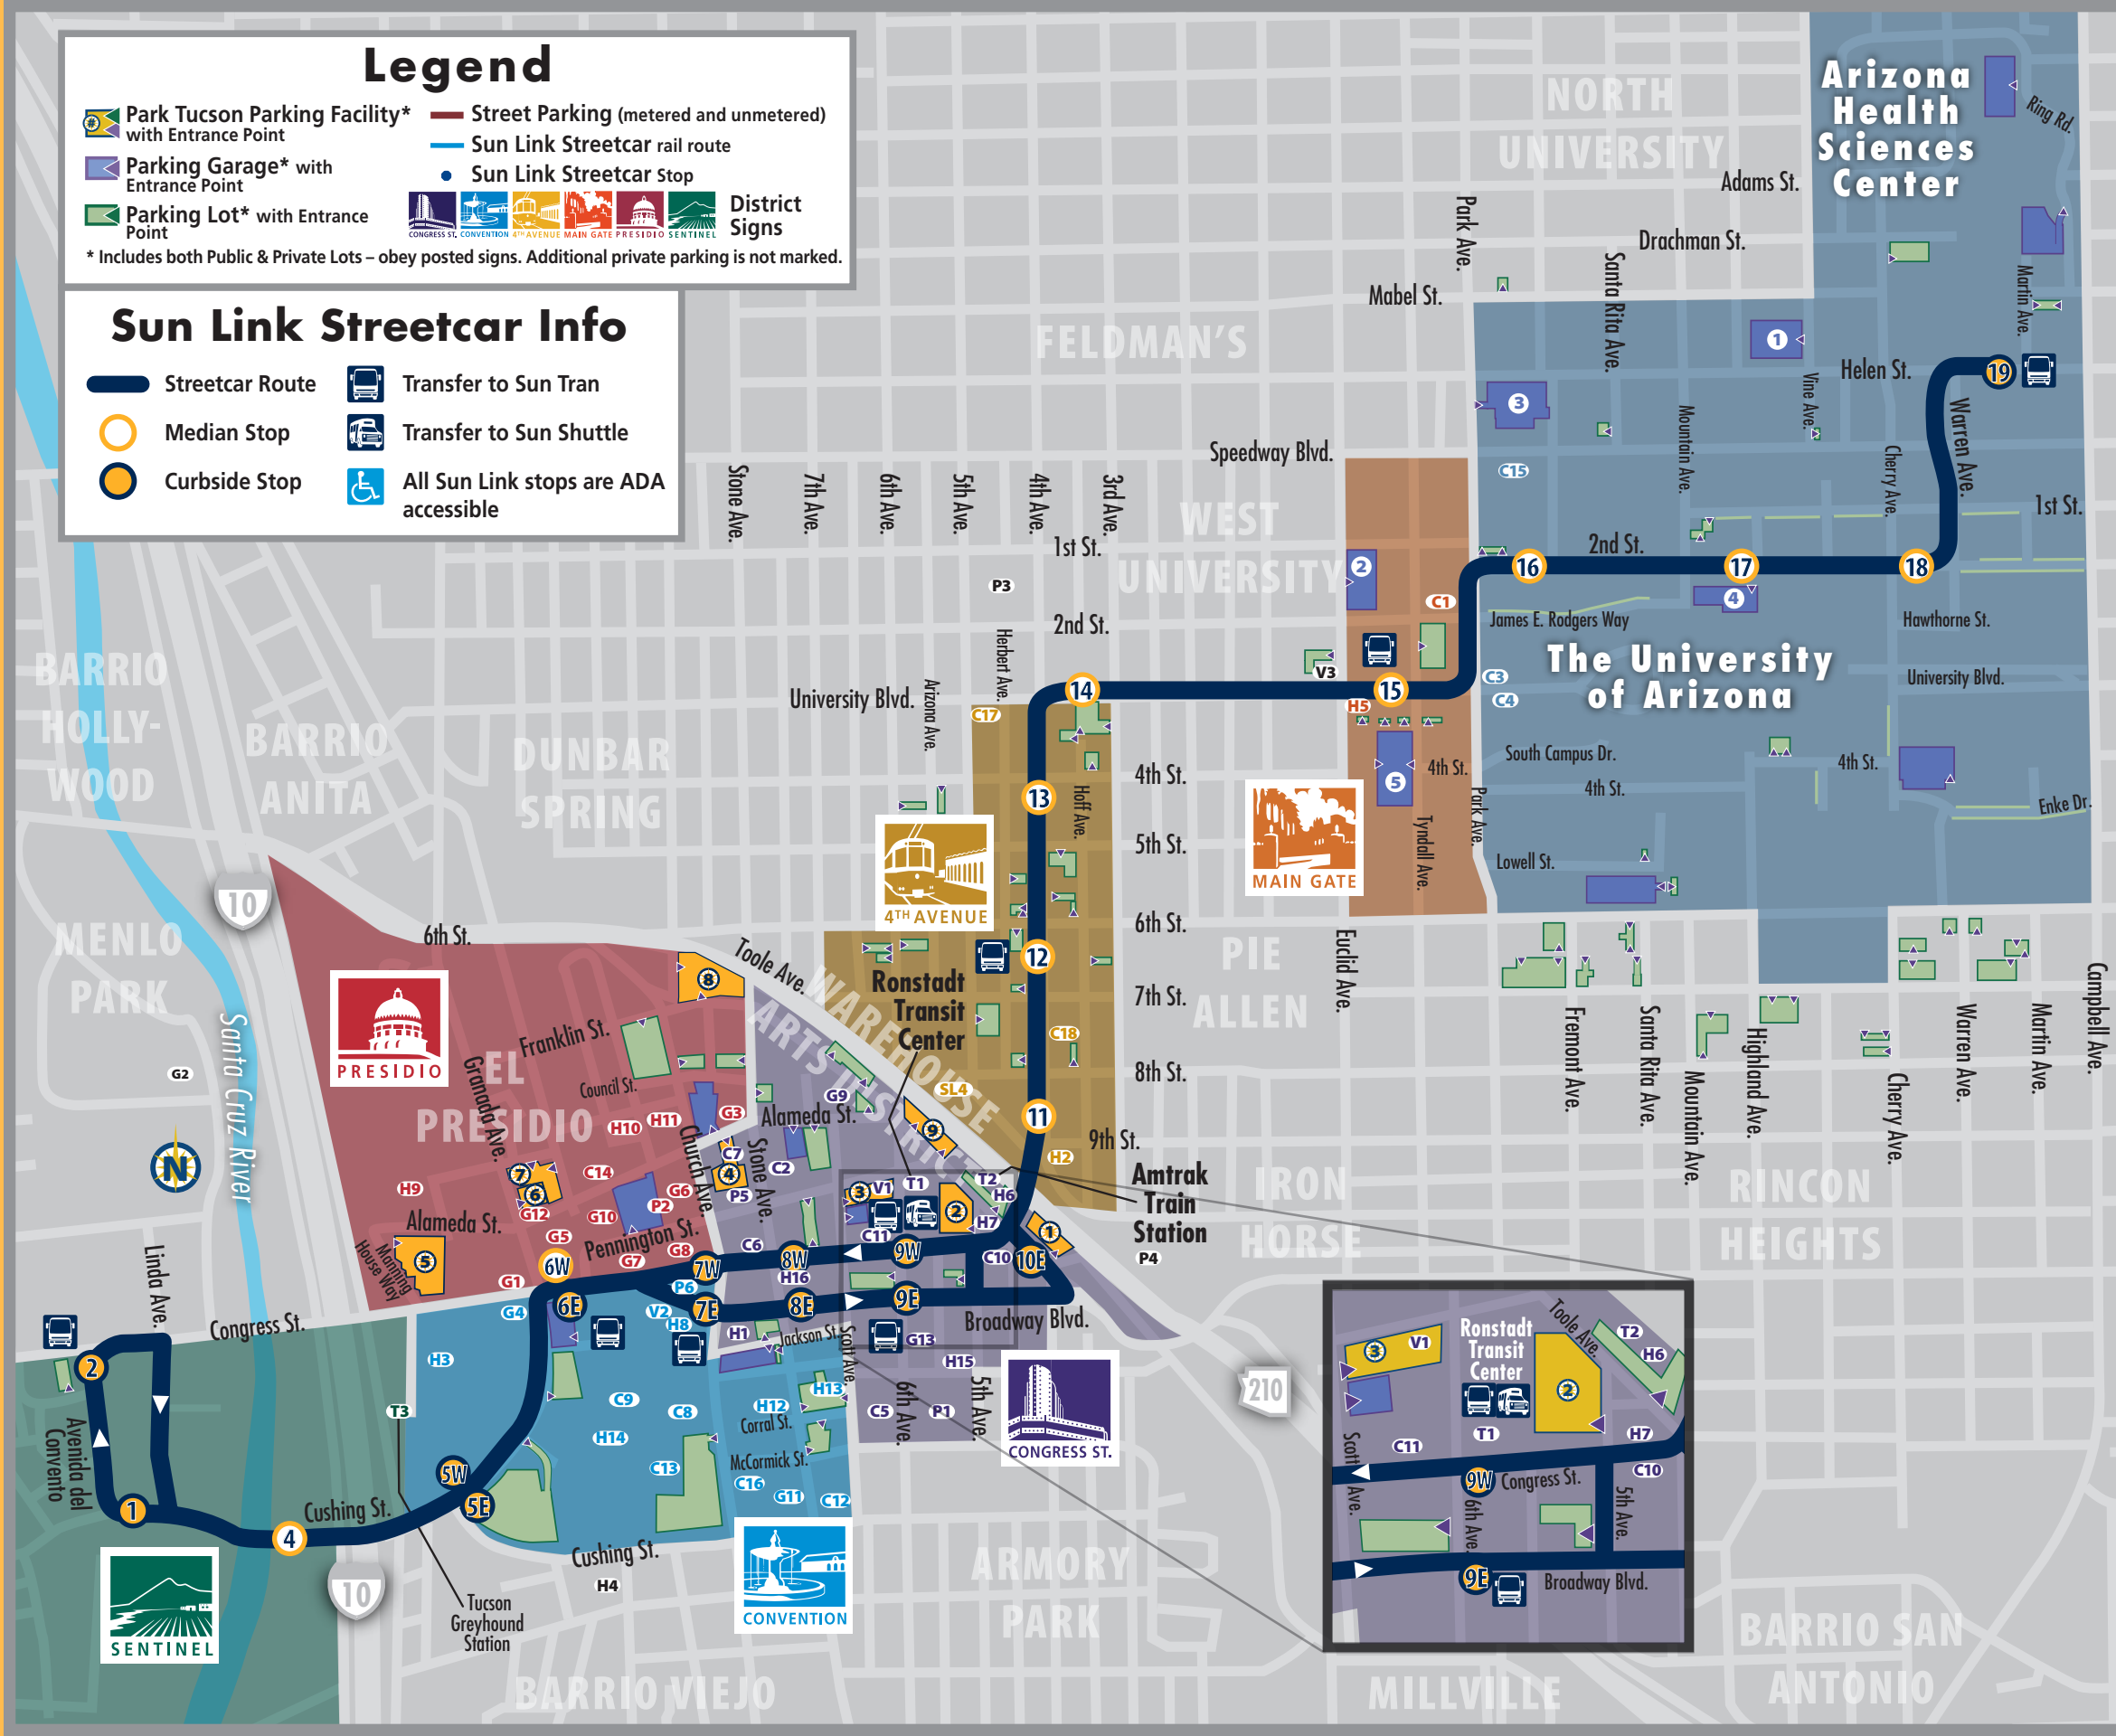

Parks

- P1** Armory Park
- P2** El Presidio Park
- P3** Catalina Park
- P4** Iron Horse Park
- P5** Jácome Plaza
- P6** Veinte de Agosto Park

Transportation

- #** Sun Link Streetcar Stop
- T1** Ronstadt Transit Center
- T2** Amtrak Station
- T3** Greyhound Bus Terminal
- SL4** Sun Link Maintenance and Storage Facility

Visitor Services

- V1** Downtown Information/ Park Tucson Office
- V2** Tucson Visitor Center
- V3** UA Visitor Center

Legend

- Park Tucson Parking Facility* with Entrance Point
 - Street Parking (metered and unmetered)
 - Sun Link Streetcar rail route
 - Sun Link Streetcar Stop
 - Parking Garage* with Entrance Point
 - District Signs
 - Parking Lot* with Entrance Point
- * Includes both Public & Private Lots – obey posted signs. Additional private parking is not marked.

Sun Link Streetcar Info

- Streetcar Route
- Transfer to Sun Tran
- Median Stop
- Transfer to Sun Shuttle
- Curbside Stop
- All Sun Link stops are ADA accessible

Arizona Health Sciences Center

The University of Arizona

Ronstadt Transit Center

Amtrak Train Station

BARRIO HOLLYWOOD

BARRIO ANITA

DUNBAR SPRING

PRESIDIO

ARTS WAREHOUSE

PIE ALLEN