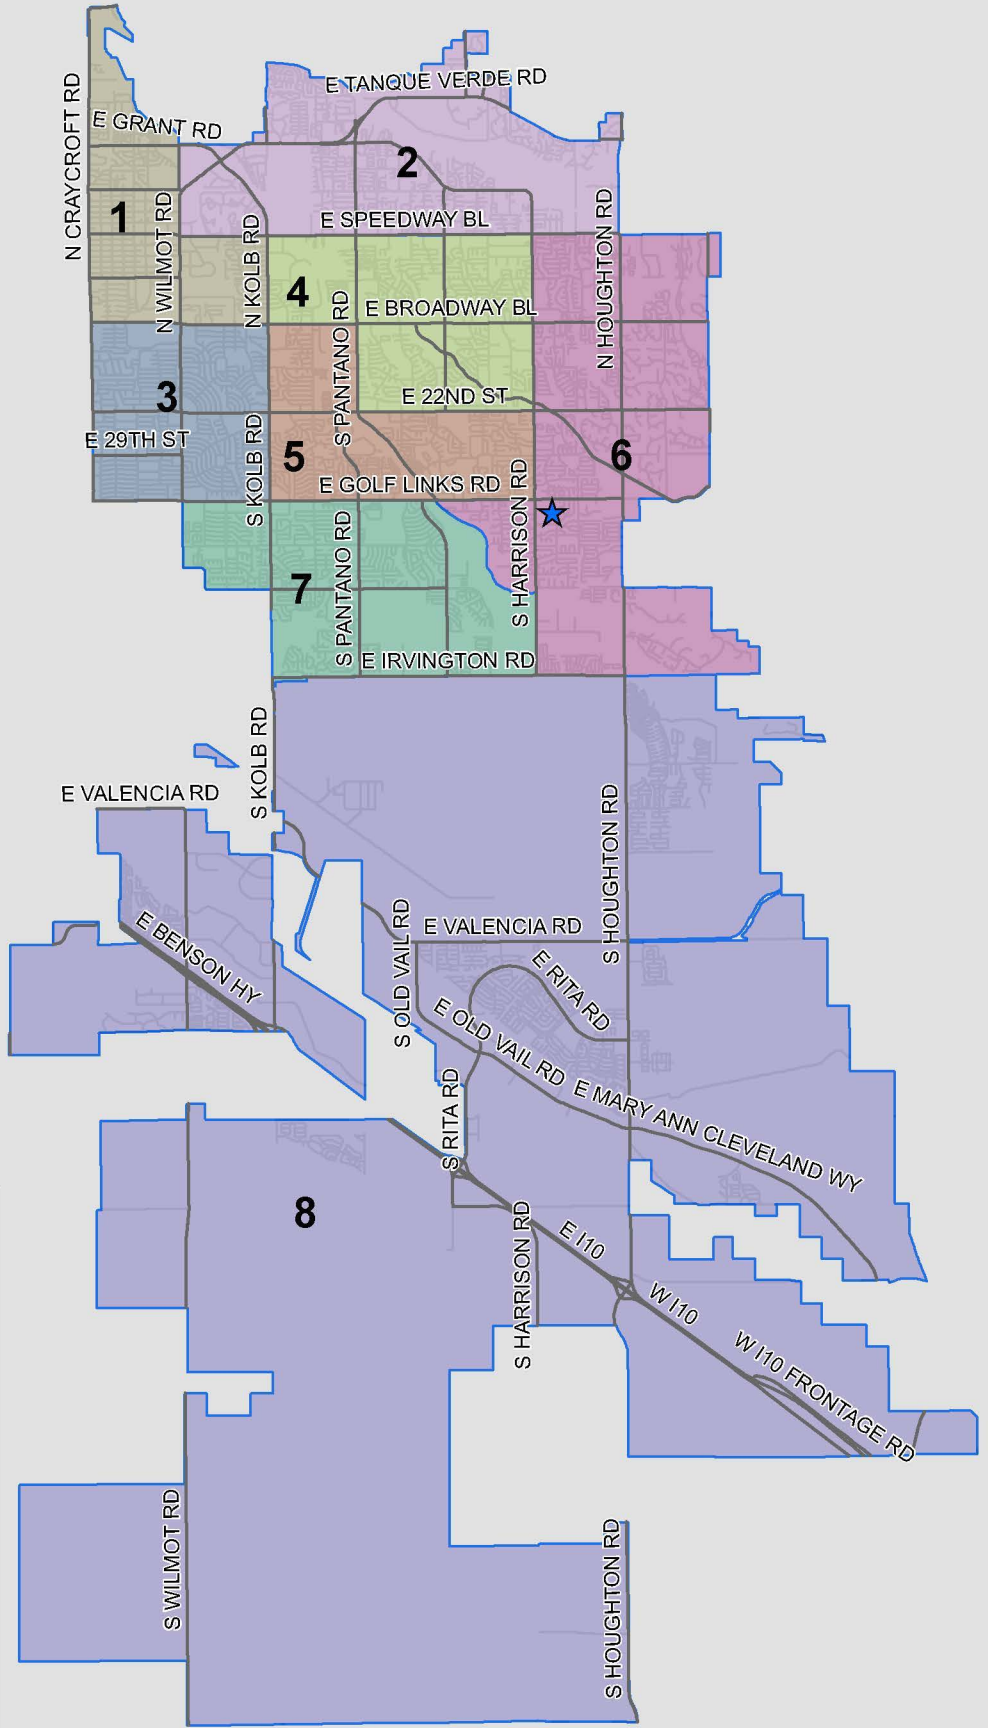

# TUCSON POLICE DEPARTMENT

**Legend**

**Sectors**

1	5
2	6
3	7
4	8

— All Streets  
 — Major Streets

★ Rincón Substation

## OPERATIONS DIVISION EAST (ODE) SECTOR BOUNDARIES

1.5 Miles

Research, Analysis & Planning  
June 2, 2016