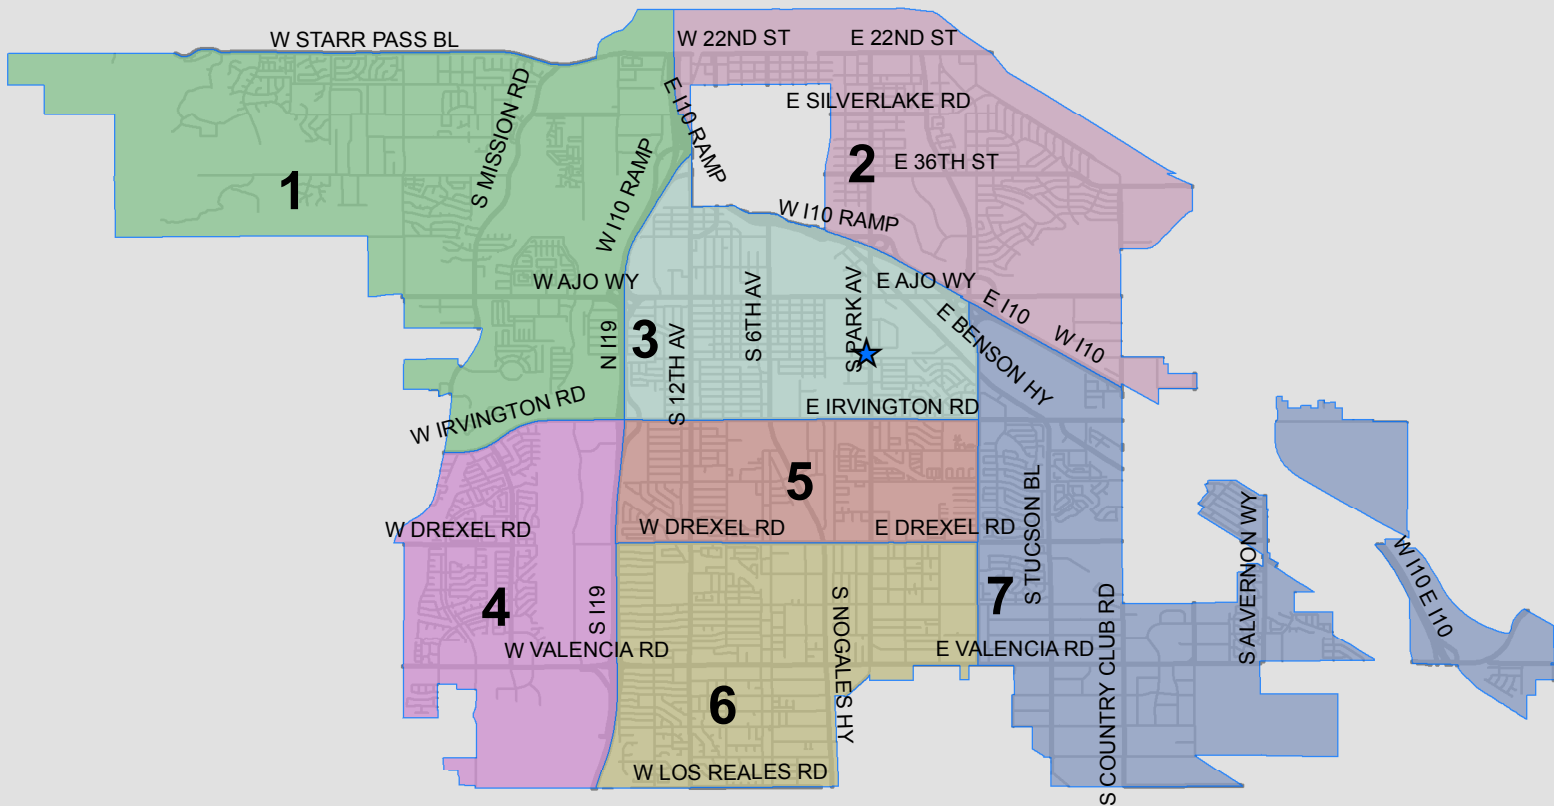

TUCSON POLICE DEPARTMENT

Legend

Major Streets (thick line)
 All Streets (thin line)
 Santa Cruz Substation (blue star)

SECTOR	
1	5
2	6
3	7
4	

OPERATIONS DIVISION SOUTH (ODS) SECTOR BOUNDARIES

5 Miles

Research, Analysis & Planning
 April 25, 2017