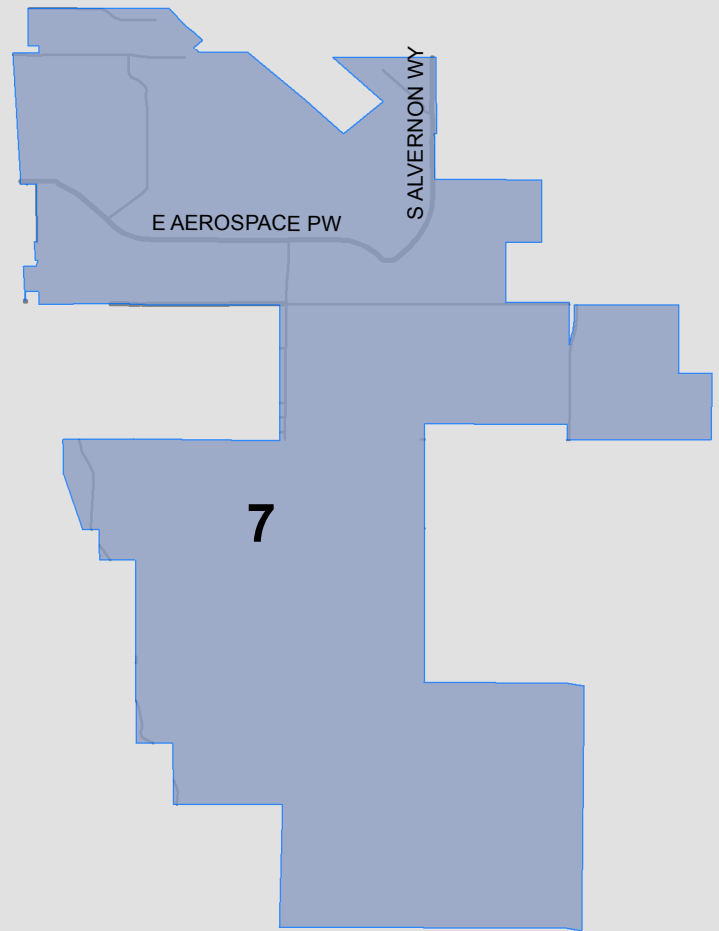

TUCSON POLICE DEPARTMENT

Legend

Major Streets (thick line)
 All Streets (thin line)
 Santa Cruz Substation (blue star)

SECTOR	
1	5
2	6
3	7
4	

OPERATIONS DIVISION SOUTH (ODS) SECTOR BOUNDARIES

5 Miles

Research, Analysis & Planning
 April 25, 2017