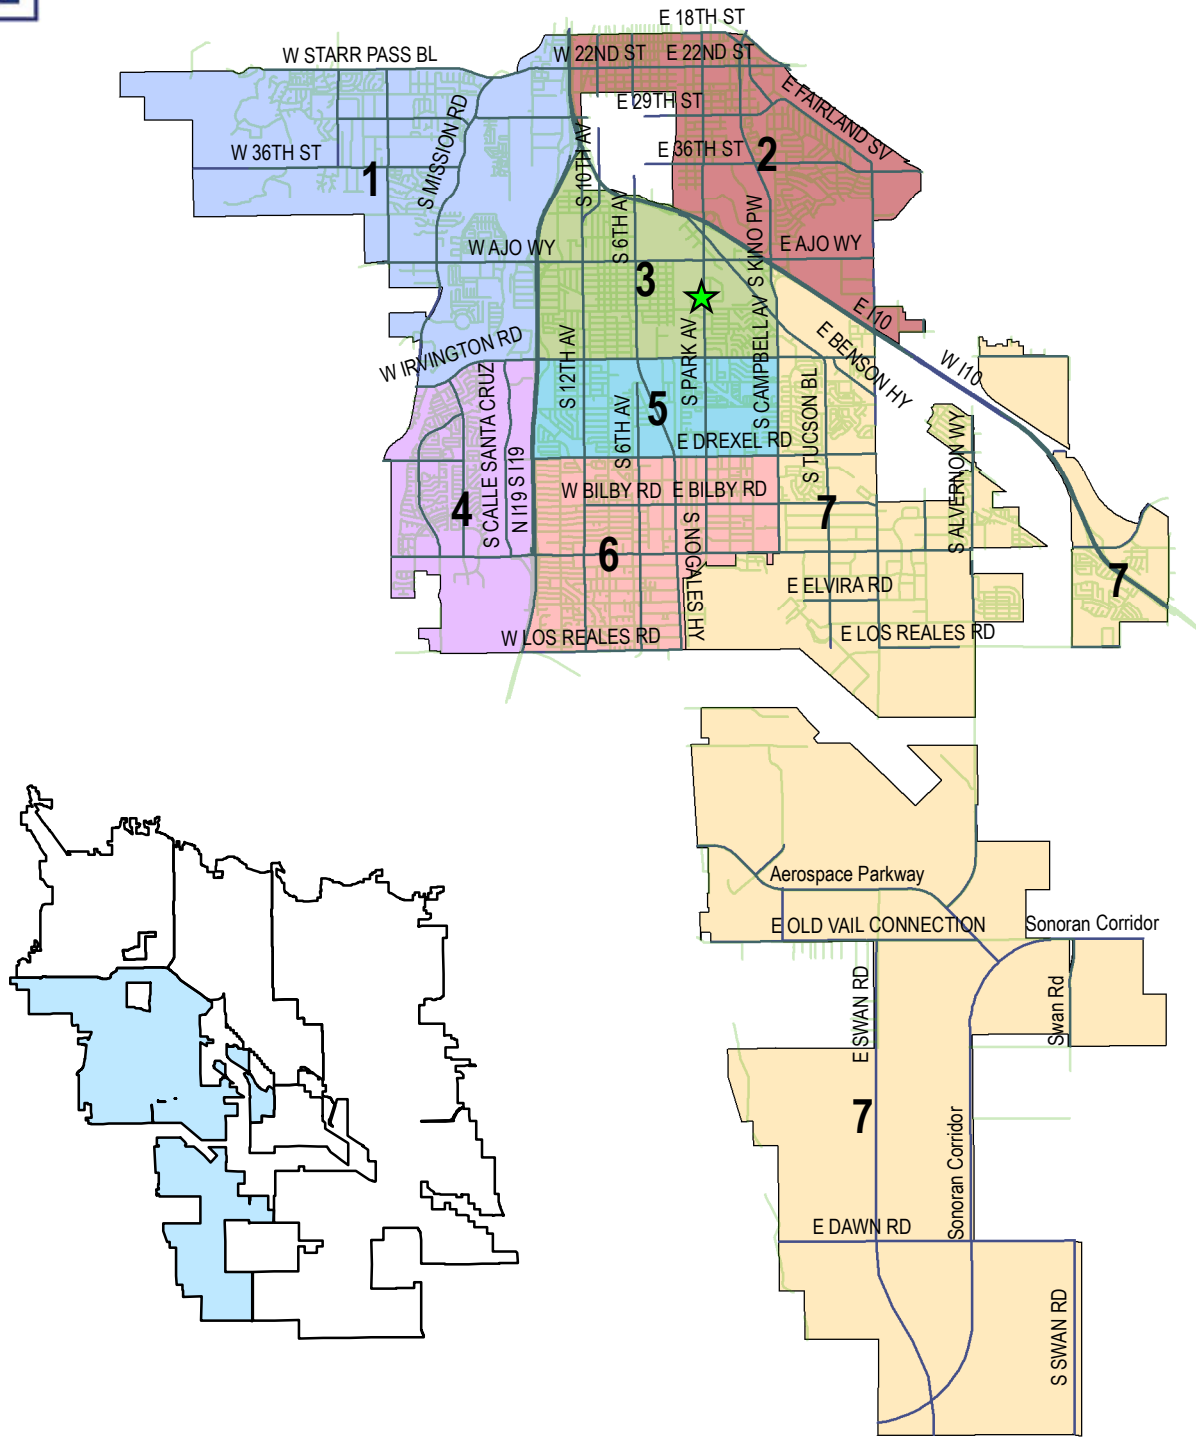

Tucson Police Department

Legend

- Santa Cruz Substation
- MajorStreet_T1
- All_Streets

Sectors

- | | | | |
|---|---|---|---|
| 1 | 3 | 5 | 7 |
| 2 | 4 | 6 | |

Operations Division South (ODS) Sector Boundaries

1

Miles